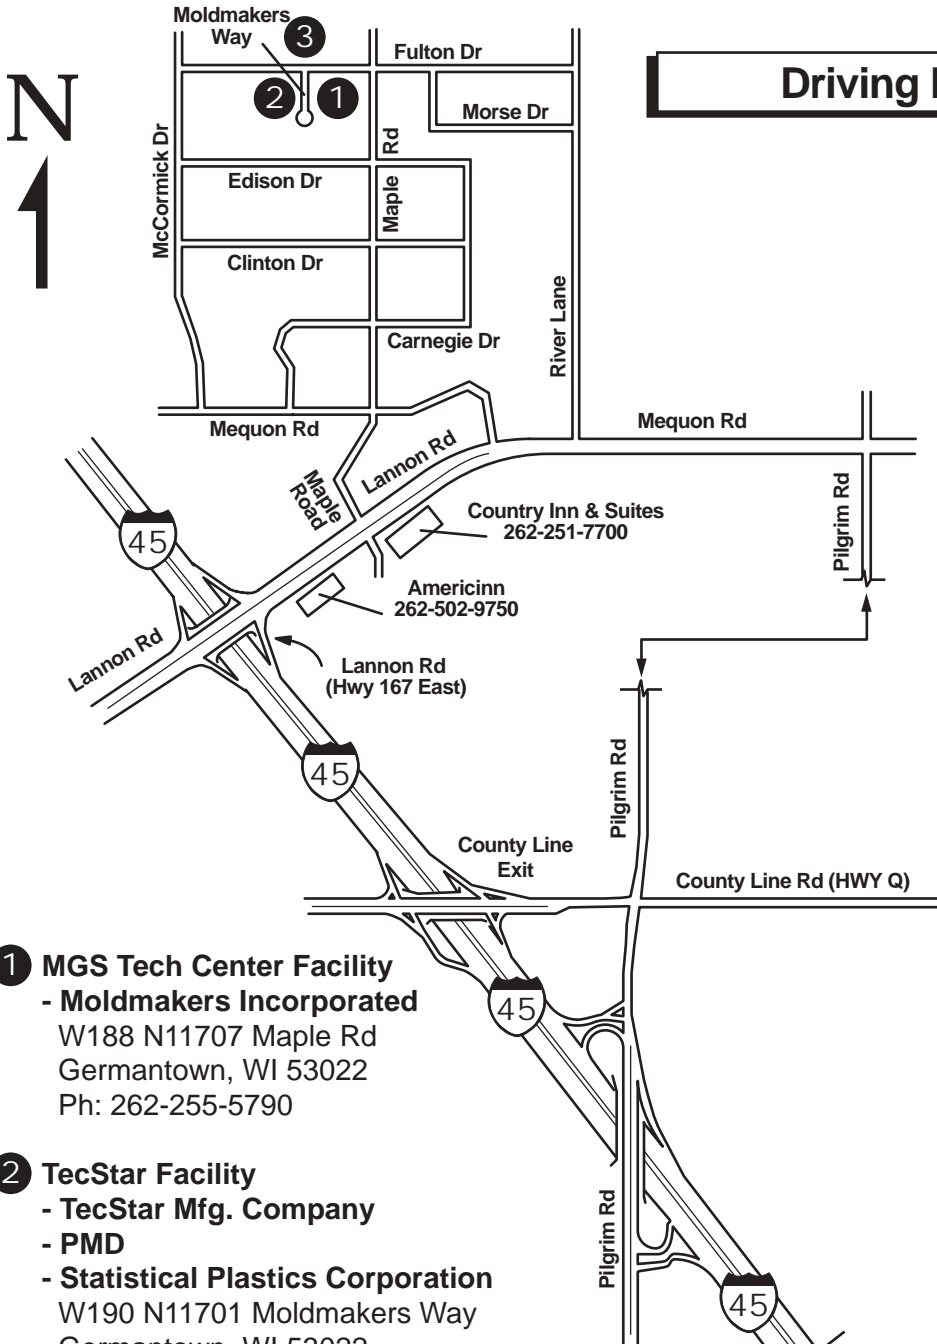

Driving Directions

From O'Hare (2 hr)
190 E to Tri State Tollway
294 North towards WI

From Midway International (2 hr)
South Cicero Ave (N)
55 N to 90 W (N)
94 W (N) towards WI

From Mitchell (40 min)
119 East (Airport Exit)
Take 94 W (N) to Milwaukee
894 West
894 West becomes 45 North
45 North to HWY 167
Exit 167 Lannon Rd. East
Left at stop light, Maple Rd.
Left on Fulton Dr.